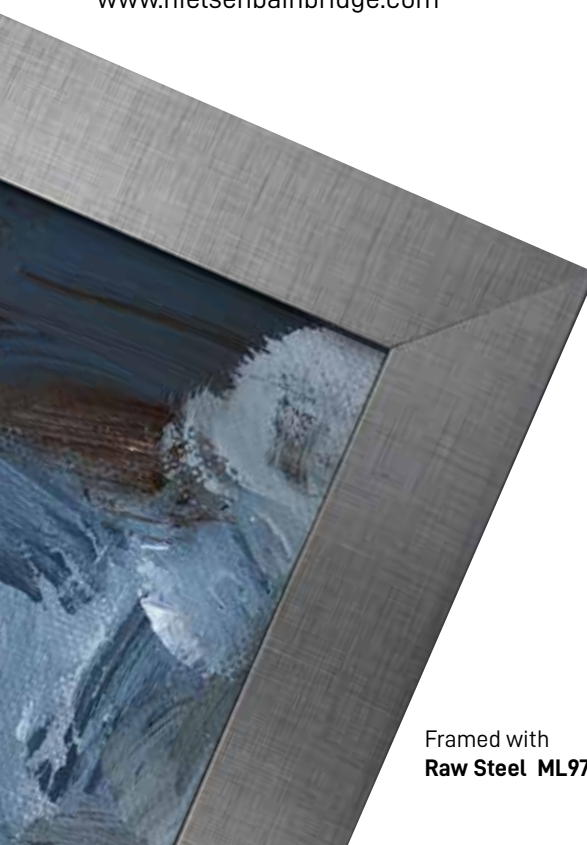

nielsen®

Tuscan Linen

This stylish collection provides you with a comprehensive design palette for your most sophisticated framing

- Rich deep-tone finishes enhance modern design styles
- Polished surfaces reflect a fine linen texture
- Four new colors join three best selling anodized finishes.
- Available in two popular profiles
- Proudly made in the USA

nielsen®

www.nielsenbainbridge.com

Framed with
Raw Steel ML97 552