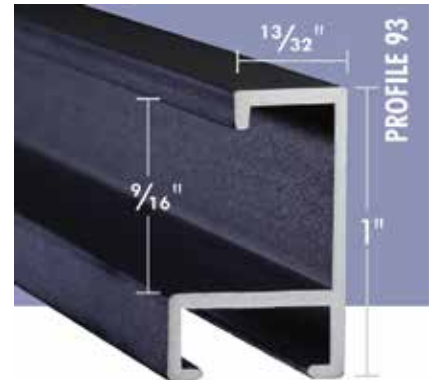

nielsen®

www.nielsenbainbridge.com

Framed with
Raw Steel ML97 552

Profile 93

Available in these finishes:

Silver
550

Raw Steel
552

Caramel
553